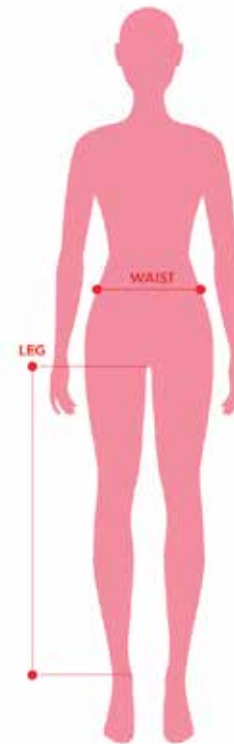

FEMALE LOWER BODY SIZE GUIDE

SIZE GUIDE LOWER BODY

TRACK PANTS, SKINNY PANTS, SHORTS, SKORTS, LEGGINGS

ADULT FEMALE											
Size	XS	S	M	L	XL	2XL	3XL	4XL	5XL	6XL	7XL
Waist (inches)	30	32	34	36	38	40	42	44	46	48	50

YOUTH FEMALE						
Size	3-4	5-6	7-8	9-10	11-12	13-14
Waist (inches)	18	20	22	24	26	28

Long, Regular and Short leg length available on track/skinny pants:

Short leg = 30inch leg

Regular leg = 32inch leg

Long leg = 34inch leg

How to measure waist size:

Measure around the natural waistline.

How to measure leg length:

Measure from the crotch to the ankle for desired leg length.