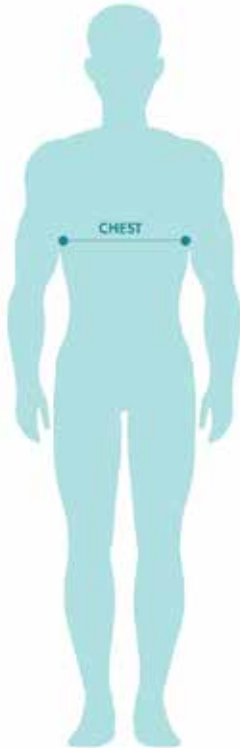

SIZE GUIDES | UPPER BODY

MALE UPPER BODY SIZE GUIDE - REGULAR, SEMI FIT & FITTED

SIZE GUIDE REGULAR FIT (UPPER BODY)

TEE, POLO, JERSEY

ADULT MALE											
Size	XS	S	M	L	XL	2XL	3XL	4XL	5XL	6XL	7XL
Half Chest (cm)	50.5-51.5	53-54	55-56	57-58	59-60	61-62	63.5-64.5	66-67	68.5-69.5	71-72	73.5-74.5

YOUTH MALE						
Size	3-4	5-6	7-8	9-10	11-12	13-14
Half Chest (cm)	35-36	38-39	41-42	43-44	45-46	48-49

SIZE GUIDE SEMI-FIT (UPPER BODY)

TEE, POLO, JERSEY

ADULT MALE											
Size	XS	S	M	L	XL	2XL	3XL	4XL	5XL	6XL	7XL
Half Chest (cm)	50.5-51.5	53-54	55-56	57-58	59-60	61-62	63.5-64.5	66-67	68.5-69.5	71-72	73.5-74.5

YOUTH MALE						
Size	3-4	5-6	7-8	9-10	11-12	13-14
Half Chest (cm)	34-35	38-39	41-42	43-44	45-46	48-49

SIZE GUIDE FITTED (UPPER BODY)

TEE, POLO, JERSEY

ADULT MALE											
Size	XS	S	M	L	XL	2XL	3XL	4XL	5XL	6XL	7XL
Half Chest (cm)	43.5-44.5	46-47	48.5-49.5	51-52	53.5-54.5	56-57	58.5-59.5	61-62	63.5-64.5	66-67	68.5-69.5

YOUTH MALE						
Size	3-4	5-6	7-8	9-10	11-12	13-14
Half Chest (cm)	N/A	N/A	N/A	N/A	37.5-38.5	40.5-41.5

How to measure chest size:

To find your size, lay a garment you already own and fits you well flat on the floor and measure across the chest (armpit to armpit) and match your measurement with the size guide, this will ensure you order an accurate size.