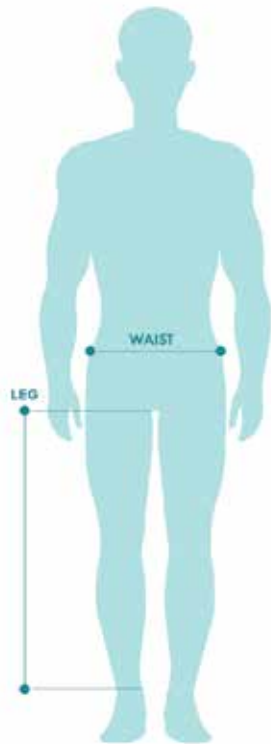

SIZE GUIDES | LOWER BODY

MALE LOWER BODY SIZE GUIDE